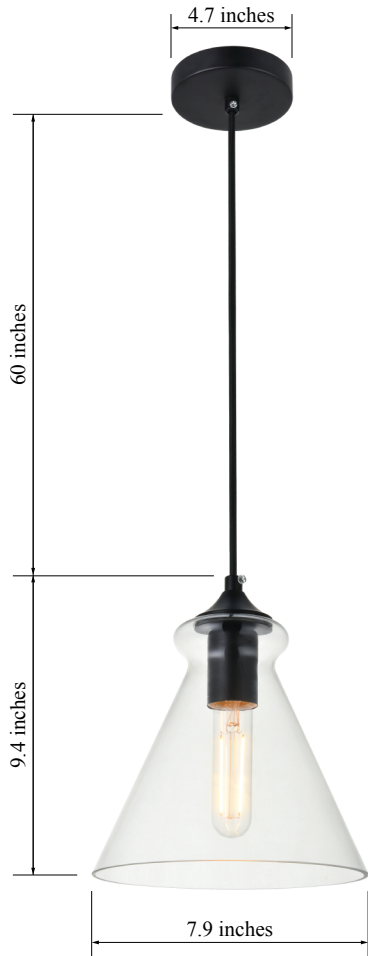

PRODUCT SPECIFICATION SHEET

DESTRY COLLECTION

Destry 1-Light Pendant lamp Clear Glass

Black
Item No:LD2244BK

Brass
Item No:LD2244BR

Chrome
Item No:LD2244C

Available Finishes

Dimensions

Canopy Size(in)	D4.7"H1"
Chain/Rod Length	60"
Length	N/A
Width	7.9"
Height	9.4"
Maximum Height	69.4"

Specifications

Finish	3 Finishes
Material	Iron / Glass
Glass Color	Clear
Type	Pendant lamp
Hanging Device	Cord
Voltage	110-125V
Dimmable	Yes
Warranty	1 Year Limited
Shipment Type	Small Parcel

Bulb / Socket

Socket Type	E26
Number of Lights	1
Wattage/Bulb	40W
Included	No

Installation

Indoor/Outdoor	Indoor
Dry/Wet/Damp	Dry
Weight	1.7 LBS
Wire Length	60"
Safety Rating	ETL Listed